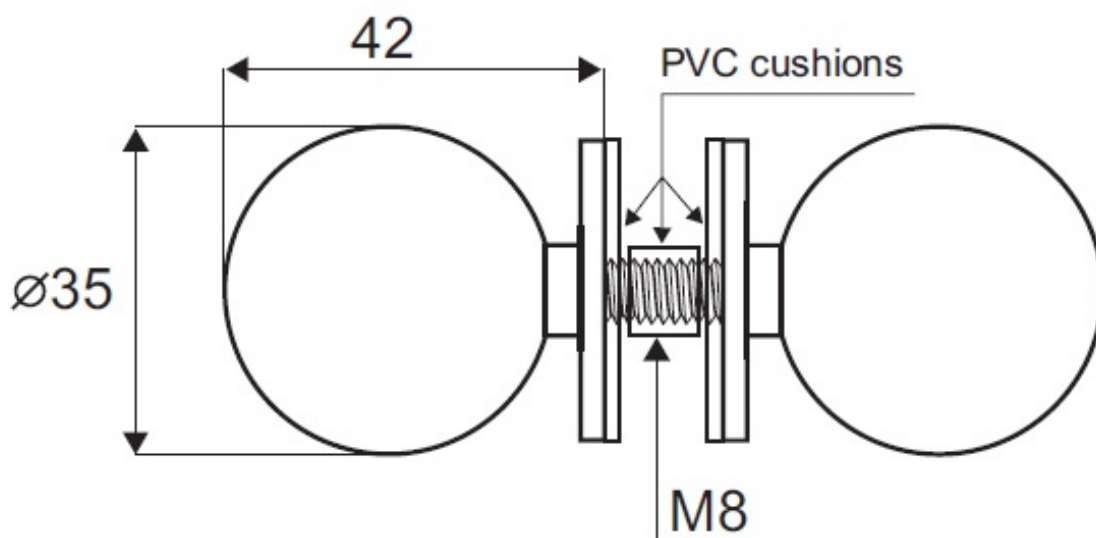

PRODUCT SHEET

Description:

Brass Door Knob "Paris", $\varnothing 35$ mm, SS-Look, 8-12mm Glass, Drill Hole $\varnothing 12$ mm

Item number:

15.24.081-0

Units	Box	Carton	HS Code	Barcode
Pair	1	30	8302415000	 5704866060844

SISO A/S

Mileparken 11
DK-2740 Skovlunde
Denmark
VAT: DK 24786013

Phone +45 45 830 900

www.siso.dk
siso@siso.dk

Danske Bank
Nytovr Branch
Copenhagen
SWIFT: DABADKKK

Account no.
4180 3112 112936
IBAN Account
DK7230003112112936